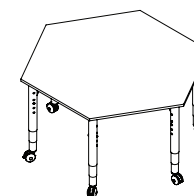

Podz 2000 Hexagon Table

HEXAGON STATIC SEATED HEIGHT

Model: P7G011
Ø2000 x H720

HEXAGON STATIC STANDING HEIGHT

Model: P9G011
Ø2000 x H900

HEXAGON STATIC HEIGHT-ADJUSTABLE

Model: P5AG011
Ø2000 x H550-750
Model: P7AG011
Ø2000 x H720-930

HEXAGON MOBILE SEATED HEIGHT

Model: P7C011
Ø2000 x H720

HEXAGON MOBILE STANDING HEIGHT

Model: P9C011
Ø2000 x H900

HEXAGON MOBILE HEIGHT-ADJUSTABLE

Model: P5AC011
Ø2000 x H550-750
Model: P7AC011
Ø2000 x H720-930