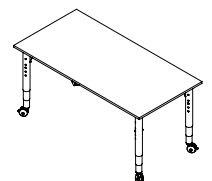

Podz 1800 Rectangle Table

RECTANGLE STATIC SEATED HEIGHT

Model: P7G005
W1800 x D750 x H720

RECTANGLE STATIC STANDING HEIGHT

Model: P9G005
W1800 x D750 x H900

RECTANGLE STATIC HEIGHT-ADJUSTABLE

Model: P5AG005
W1800 x D750 x H550-750
Model: P7AG005
W1800 x D750 x H720-930

RECTANGLE MOBILE SEATED HEIGHT

Model: P7C005
W1800 x D750 x H720

RECTANGLE MOBILE STANDING HEIGHT

Model: P9C005
W1800 x D750 x H900

RECTANGLE MOBILE HEIGHT-ADJUSTABLE

Model: P5AC005
W1800 x D750 x H550-750
Model: P7AC005
W1800 x D750 x H720-930

Podz Kite Table

KITE STATIC SEATED HEIGHT

Model: P7G006
W1300 x D1010 x H720

KITE STATIC STANDING HEIGHT

Model: P9G006
W1300 x D1010 x H900

KITE STATIC HEIGHT-ADJUSTABLE

Model: P5AG006
W1300 x D1010 x H550-750
Model: P7AG006
W1300 x D1010 x H720-930

KITE MOBILE SEATED HEIGHT

Model: P7C006
W1300 x D1010 x H720

KITE MOBILE STANDING HEIGHT

Model: P9C006
W1300 x D1010 x H900

KITE MOBILE HEIGHT-ADJUSTABLE

Model: P5AC006
W1300 x D1010 x H550-750
Model: P7AC006
W1300 x D1010 x H720-930