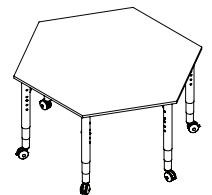

Podz 1600 Hexagon Table

HEXAGON STATIC SEATED HEIGHT

Model: P7G009
Ø1600 x H720

HEXAGON STATIC STANDING HEIGHT

Model: P9G009
Ø1600 x H900

HEXAGON STATIC HEIGHT-ADJUSTABLE

Model: P5AG009
Ø1600 x H550-750
Model: P7AG009
Ø1600 x H720-930

HEXAGON MOBILE SEATED HEIGHT

Model: P7C009
Ø1600 x H720

HEXAGON MOBILE STANDING HEIGHT

Model: P9C009
Ø1600 x H900

HEXAGON MOBILE HEIGHT-ADJUSTABLE

Model: P5AC009
Ø1600 x H550-750
Model: P7AC009
Ø1600 x H720-930

Podz 1800 Hexagon Table

HEXAGON STATIC SEATED HEIGHT

Model: P7G010
Ø1800 x H720

HEXAGON STATIC STANDING HEIGHT

Model: P9G010
Ø1800 x H900

HEXAGON STATIC HEIGHT-ADJUSTABLE

Model: P5AG010
Ø1800 x H550-750
Model: P7AG010
Ø1800 x H720-930