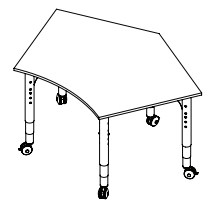

DESIGNED BY
VE FURNITURE

Podz Pentagon Table

PENTAGON STATIC SEATED HEIGHT

Model: P7G001
W1386 x D980 x H720

PENTAGON STATIC STANDING HEIGHT

Model: P9G001
W1386 x D980 x H900

PENTAGON STATIC HEIGHT-ADJUSTABLE

Model: P5AG001
W1386 x D980 x H550-750
Model: P7AG001
W1386 x D980 x H720-930

PENTAGON MOBILE SEATED HEIGHT

Model: P7C001
W1386 x D980 x H720

PENTAGON MOBILE STANDING HEIGHT

Model: P9C001
W1386 x D980 x H900

PENTAGON MOBILE HEIGHT-ADJUSTABLE

Model: P5AC001
W1386 x D980 x H550-750
Model: P7AC001
W1386 x D980 x H720-930

Podz 1200 Rectangle Table

RECTANGLE STATIC SEATED HEIGHT

Model: P7G002
W1200 x D750 x H720

RECTANGLE STATIC STANDING HEIGHT