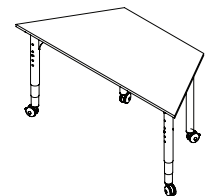

KITE MOBILE SEATED HEIGHT

Model: P7C006
W1300 x D1010 x H720

KITE MOBILE STANDING HEIGHT

Model: P9C006
W1300 x D1010 x H900

KITE MOBILE HEIGHT-ADJUSTABLE

Model: P5AC006
W1300 x D1010 x H550-750
Model: P7AC006
W1300 x D1010 x H720-930

Podz Trapezium Table

TRAPEZIUM STATIC SEATED HEIGHT

Model: P7G007
W1500 x D650 x H720

TRAPEZIUM STATIC STANDING HEIGHT

Model: P9G007
W1500 x D650 x H900

TRAPEZIUM STATIC HEIGHT-ADJUSTABLE

Model: P5AG007
W1500 x D650 x H550-750
Model: P7AG007
W1500 x D650 x H720-930

TRAPEZIUM MOBILE SEATED HEIGHT

Model: P7C007
W1500 x D650 x H720

TRAPEZIUM MOBILE STANDING HEIGHT

Model: P9C007
W1500 x D650 x H900

TRAPEZIUM MOBILE HEIGHT-ADJUSTABLE

Model: P5AC007
W1500 x D650 x H550-750
Model: P7AC007
W1500 x D650 x H720-930

Podz Axis Table

AXIS STATIC SEATED HEIGHT

Model: P7G008
W1410 x D1220 x H720

AXIS STATIC STANDING HEIGHT

Model: P9G008
W1410 x D1220 x H900

AXIS STATIC HEIGHT-ADJUSTABLE

Model: P5AG008
W1410 x D1220 x H550-750
Model: P7AG008
W1410 x D1220 x H720-930