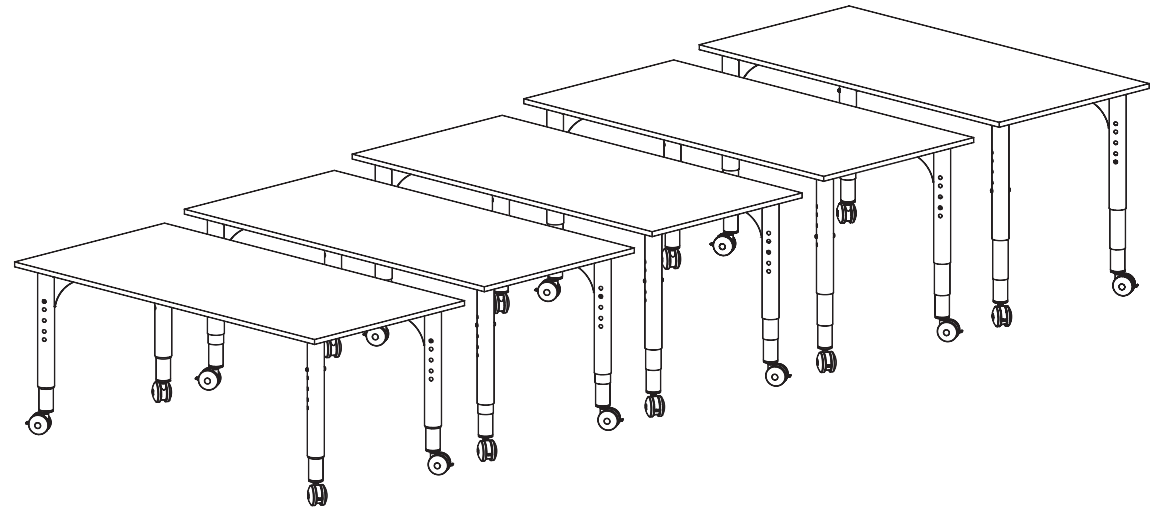

Mobile Fixed
Seated Height
Model: P7C

Mobile Fixed
Standing Height
Model: P9C

Junior Mobile
Height-adjustable
Model: P5AC

Senior Mobile
Height-adjustable
Model: P7AC

Podz

PODZ HEIGHT-ADJUSTABLE PROFILES

Two Height-adjustable frame options provided options for every level of learning

Junior Frame fixed increments of 550, 610, 680, 720 and 750

Senior Frame fixed increments of 550, 610, 680, 900 and 930

Spring release push-pins make setting table heights a breeze.

Height-adjustable frames are available in static and mobile options.

DESIGNED BY
VE FURNITURE

Podz Pentagon Table

PENTAGON STATIC SEATED HEIGHT

Model: P7G001
W1386 x D980 x H720

PENTAGON STATIC STANDING HEIGHT

Model: P9G001
W1386 x D980 x H900

PENTAGON STATIC HEIGHT-ADJUSTABLE