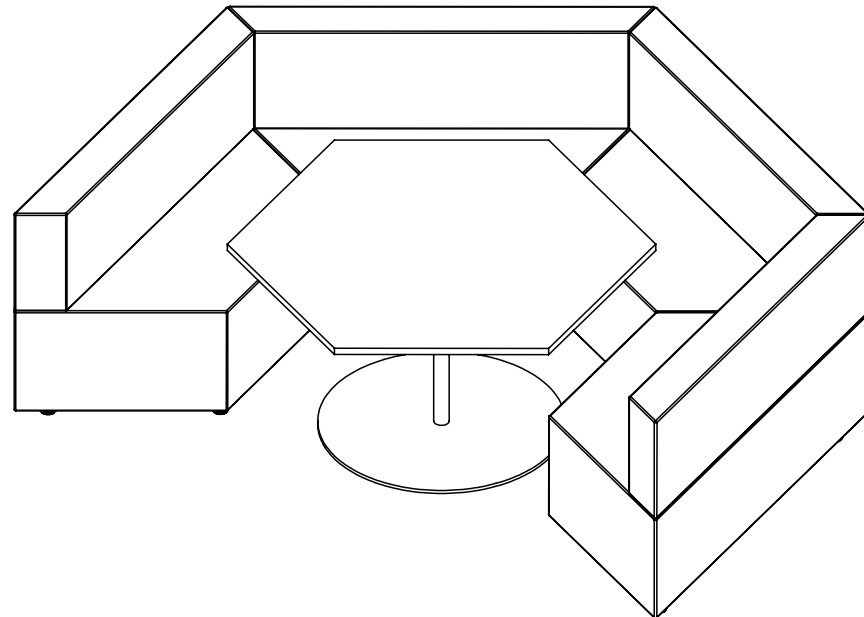

MODEL NUMBER

ELE025

INCLUDES

x4 [ELE002] Elements Small Trapezium Sofa

DIMENSIONS

W2400 x D2070 x H800

Seat Height: H450

DESIGNED BY
VE FURNITURE