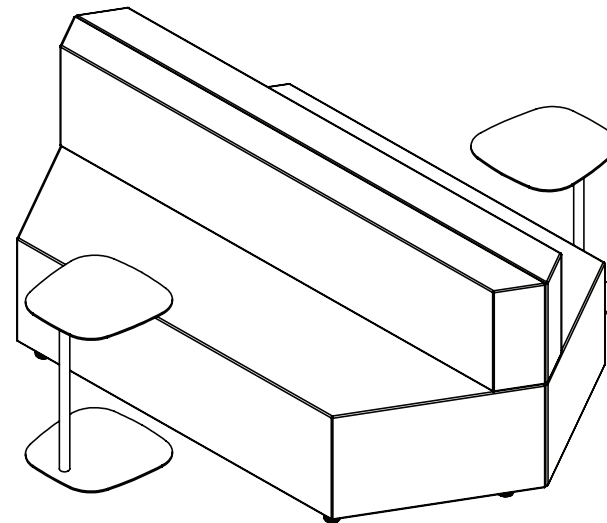

Elements

MODEL NUMBER

ELE019

INCLUDES

x2 [ELE005] Elements Large Trapezium Sofa

x2 [PEB001] Pebble Occasional Table

DIMENSIONS

W2065 x D1200 x H800

Seat Height: H450

DESIGNED BY
VE FURNITURE

ELEMENTS KARST

Elements: Karst provides comfortable, durable seating in waiting areas, open spaces and faculty areas. The inclusion of Pebble Occasional Table makes Karst the perfect place to perch away from the desk.