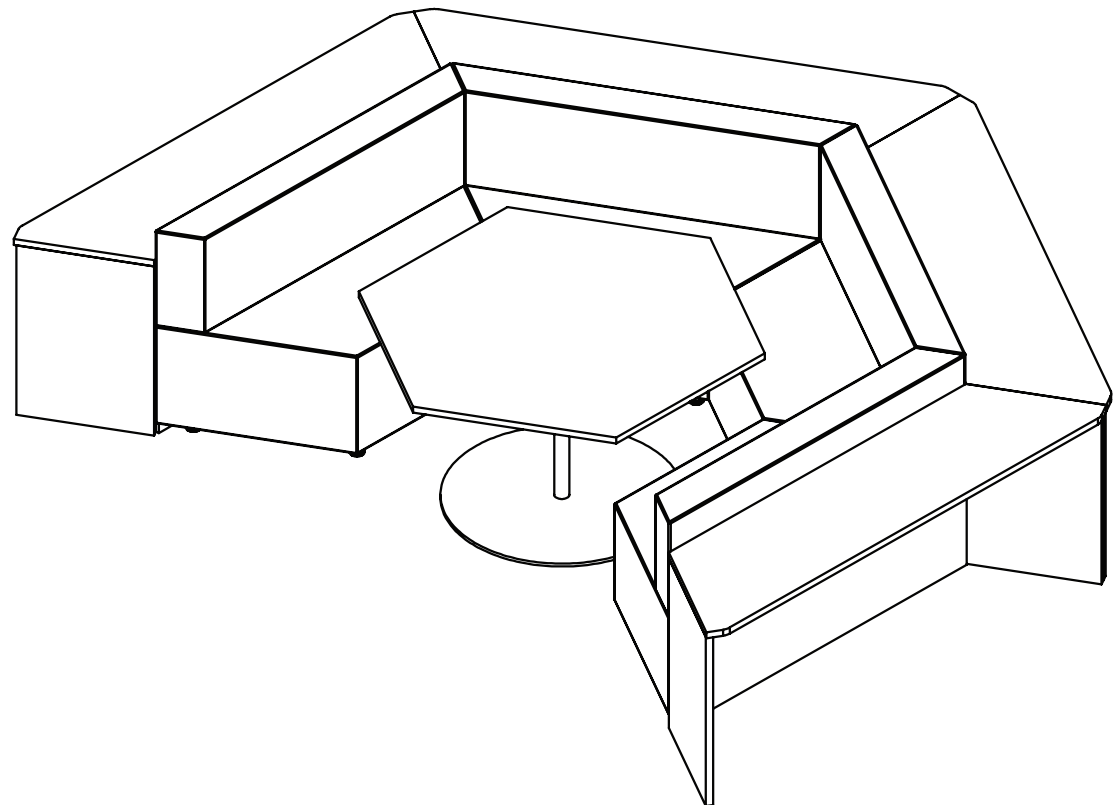

MODEL NUMBER

ELE024

INCLUDES

x4 [ELE002] Elements Small Trapezium Sofa

x4 [ELE015] Elements Workbench

DIMENSIONS

W3300 x D2798 x H800

Seat Height: H450