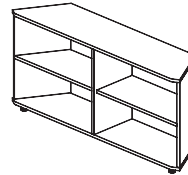

Model: ELE009
W1100 x D600 x H450
Seat Height: H450

Elements Components

TRIANGLE OTTOMAN

Model: ELE011
W680 x D590 x H450
Seat Height: H450

LARGE BOOKCASE

Model: ELE014
W2760 x D450 x H800

LARGE WORKBENCH

Model: ELE016
W2760 x D450 x H720