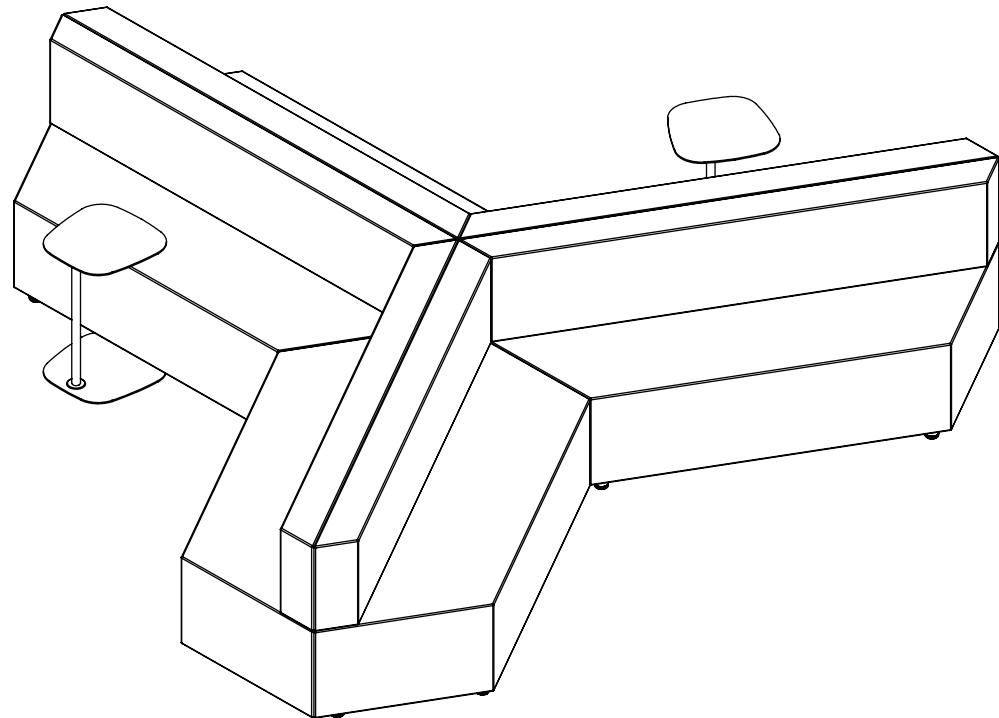

Elements

MODEL NUMBER

ELE022

INCLUDES

x6 [ELE005] Elements Large Trapezium Sofa

x2 [PEB001] Pebble Occasional Table

DIMENSIONS

W3460 x D3600 x H800

Seat Height: H450

DESIGNED BY
VE FURNITURE

ELEMENTS ESKER

Create a sense of open-plan privacy with Elements Esker. Designed to host small, casual meetings, breakout activities and group interaction, Elements: Esker is perfect for lobbies, open plan spaces and libraries.