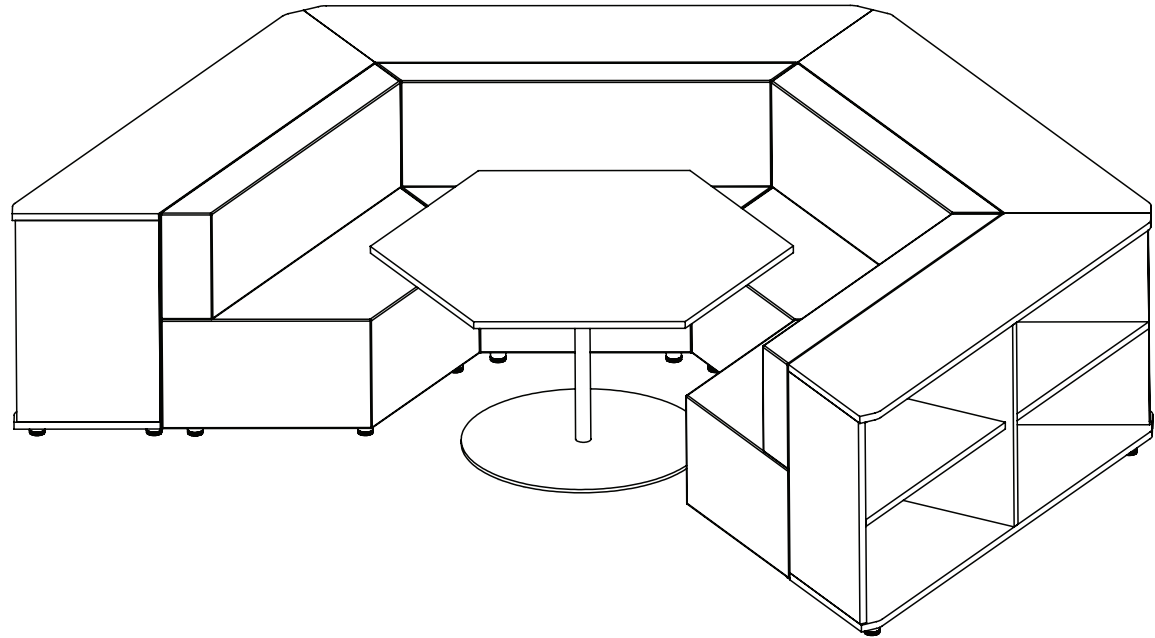

Elements

ELEMENTS FJORD (F1)

Feel the embrace of Elements: Fjord as you breakaway for group based activities or retreat for a spot of solo reflection and focus.

MODEL NUMBER

ELE023

INCLUDES

x4 [ELE002] Elements Small Trapezium Sofa

x4 [ELE013] Elements Bookcase

DIMENSIONS

W3300 x D2798 x H800

Seat Height: H450

DESIGNED BY
VE FURNITURE

Elements

ELEMENTS FJORD (F2)

With its modular workbench, Elements Fjord suits a range of spaces and learning activities. While its soft form welcome users and encourage the organic conversation.