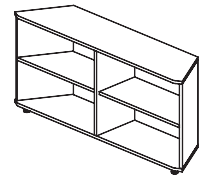

Model: ELE007
W1380 x D1200 x H450
Seat Height: H450

SMALL TRAPEZIUM SOFA

Model: ELE002
W1370 x D600 x H800
Seat Height: H450

LARGE TRAPEZIUM SOFA

Model: ELE005
W2075 x D600 x H800
Seat Height: H450

DIAMOND OTTOMAN

Model: ELE009
W1100 x D600 x H450
Seat Height: H450

Elements Components

TRIANGLE OTTOMAN

Model: ELE011
W680 x D590 x H450
Seat Height: H450

LARGE BOOKCASE

Model: ELE014
W2760 x D450 x H800

LARGE WORKBENCH

Model: ELE016
W2760 x D450 x H720

SMALL BOOKCASE

Model: ELE013
W1386 x D450 x H800

SMALL WORKBENCH

Model: ELE015
W1386 x D450 x H720

PEBBLE OCCASIONAL TABLE

Model: PEB001
W400 x D400 x H650

Materials + Finishes

ATLAS FABRIC RANGE